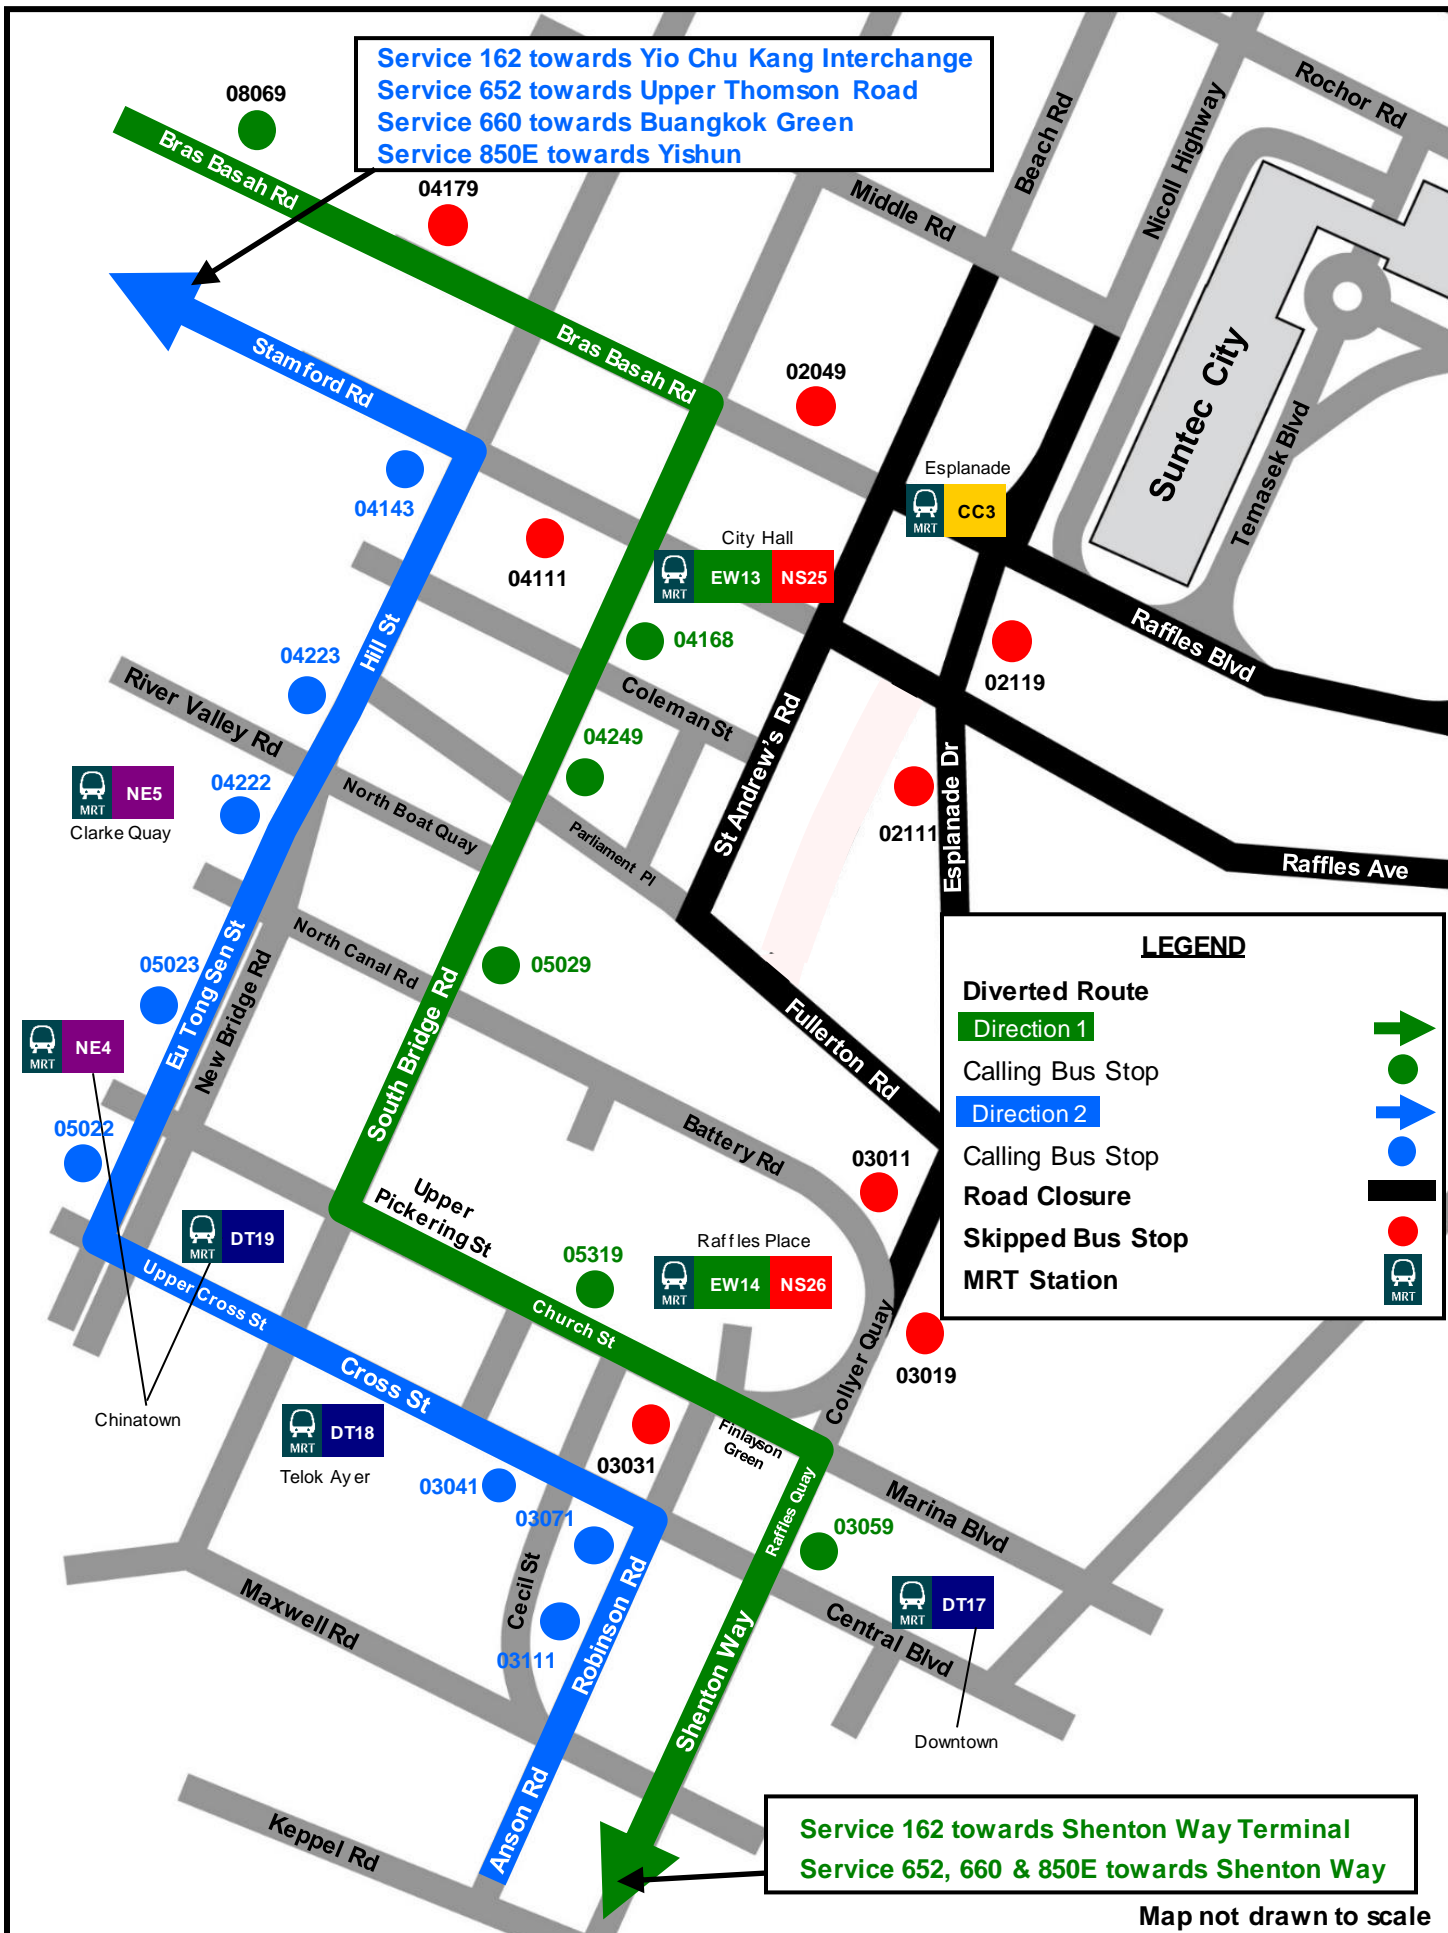

TEMPORARY ROUTE DIVERSION

巴士路线暂时改道 Lencongan Laluan Sementara தற்காலிக மாற்றுப்பாதை

2023 Formula One™ Singapore Grand Prix

162, 652, 660 & 850E

Tuesday, 12 September to
Monday, 18 September 2023

Due to road closures for the event, these services will be temporarily diverted, resulting in some bus stops being skipped along their regular routes. They will temporarily call at new bus stops along their diverted routes.

活动期间，由于受道路关闭的影响，这些巴士路线将暂时改道。巴士不会在原本路线的部分巴士站停站，而会在改道路线的新巴士站停站。

Akibat penutupan jalan bagi acara tersebut, perkhidmatan akan dipesongkan buat sementara waktu, menyebabkan bas terpaksa melangkau beberapa perhentian bus di sepanjang laluan sedia ada. Ia akan berhenti di beberapa perhentian bus baru di sepanjang laluan yang dipesongkan.

Bus Stops Skipped: 12 Sep – 18 Sep	
Esplanade Drive	● 02111 Esplanade Bridge
Bus Stops Skipped: 13 Sep – 18 Sep (whole day unless otherwise stated)	
Bras Basah Road	● 04179 After Bras Basah Station Exit A ● 02049 Raffles Hotel
Nicoll Highway	● 02119 Opposite War Memorial Park
Collyer Quay	● 03019 OUE Bayfront
Robinson Road	● 03031 Raffles Place Station Exit F
Fullerton Road	● 03011 Fullerton Square
Stamford Road	● 04111 Capitol Building
Calling Bus Stops: 13 Sep – 18 Sep	
Direction 1	
Bras Basah Road	● 08069 Bencoolen Station Exit B Existing bus stop for Svcs 162, 652, 660 and 850E.
North Bridge Road	● 04168 After City Hall Station Exit B ● 04249 Opposite The Treasury
South Bridge Road	● 05029 Boat Quay
Church Street	● 05319 OCBC Centre
Raffles Quay	● 03059 One Raffles Quay Existing bus stop for Svcs 162, 652, 660 and 850E.
Direction 2	
Robinson Road	● 03111 After Capital Tower Existing bus stop for Svcs 162, 652, 660 and 850E. ● 03071 80 Robinson Road
Cross Street	● 03041 Telok Ayer Station Exit A
Eu Tong Sen Street	● 05022 After Chinatown Station Exit D ● 05023 Opposite Hong Lim Park ● 04222 Clarke Quay Station Exit E
Hill Street	● 04223 Old Hill Street Police Station ● 04143 Stamford Court